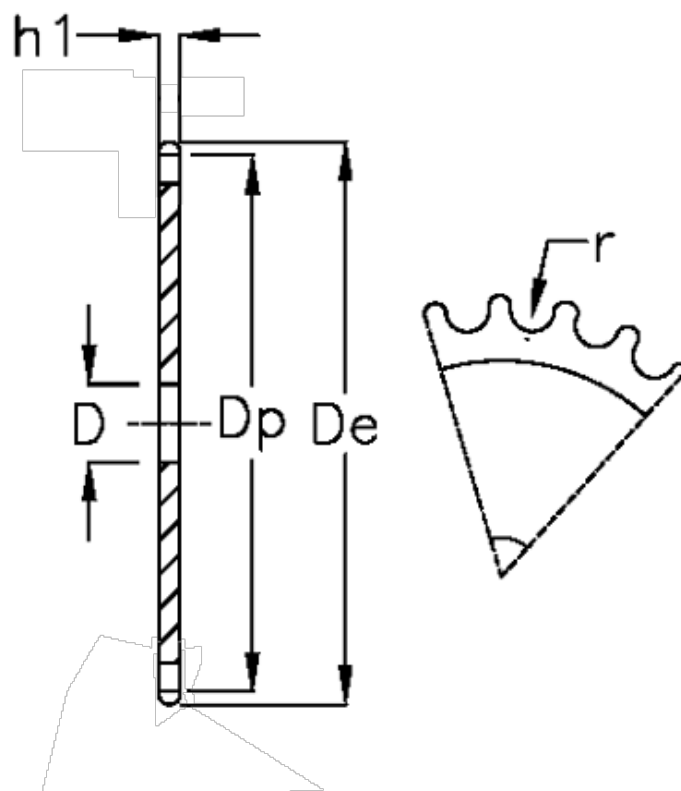

Article number: 616021012016

Description: Plate wheel 32 B-1 Z=16 simplex

## Measures

C	= 6
D	= 30
De	= 280.9
Dp	= 260.4
For chain size	= 2 x 1 1/4
For chain type	= 32 B-1
h1	= 29.4
Number of teeth	= 16

$r = 29.21$